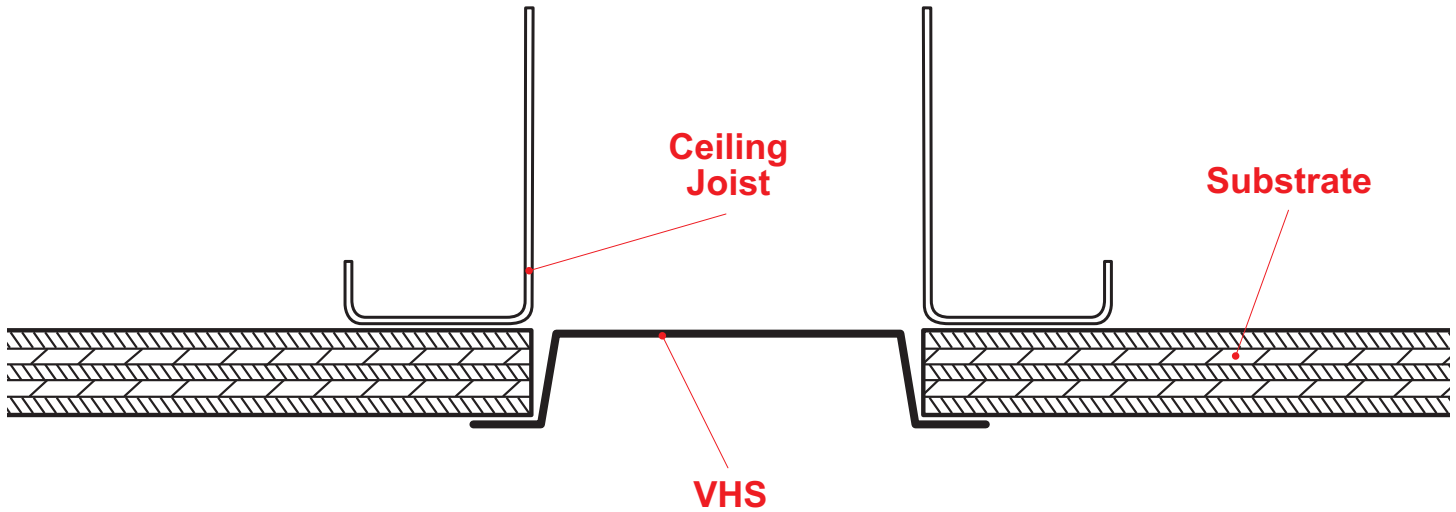

VHS: Vented Hat Screed

This screed offers ventilation while providing a finished, “flush” reveal look. A decorative “flush” reveal for use in a soffit condition.

Note: This drawing is supplied solely to assist in the selection and application of product manufactured by Stockton Products. This drawing is generic in nature and should not be used in design or construction without an independent evaluation by a qualified Architect or Engineer of Record.