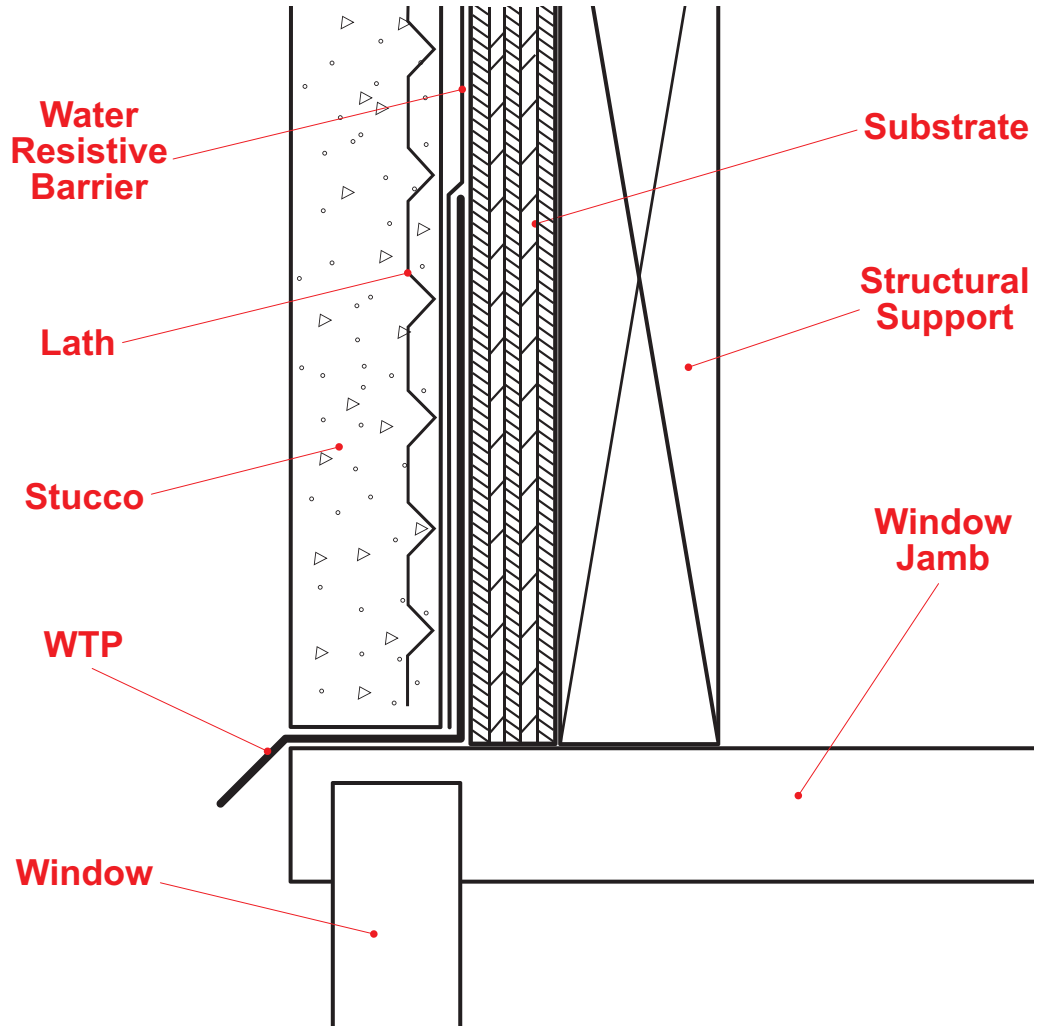

WTP: Window Termination Point

Provides a termination/drip edge above exterior door and window heads.

Note: This drawing is supplied solely to assist in the selection and application of product manufactured by Stockton Products. This drawing is generic in nature and should not be used in design or construction without an independent evaluation by a qualified Architect or Engineer of Record.