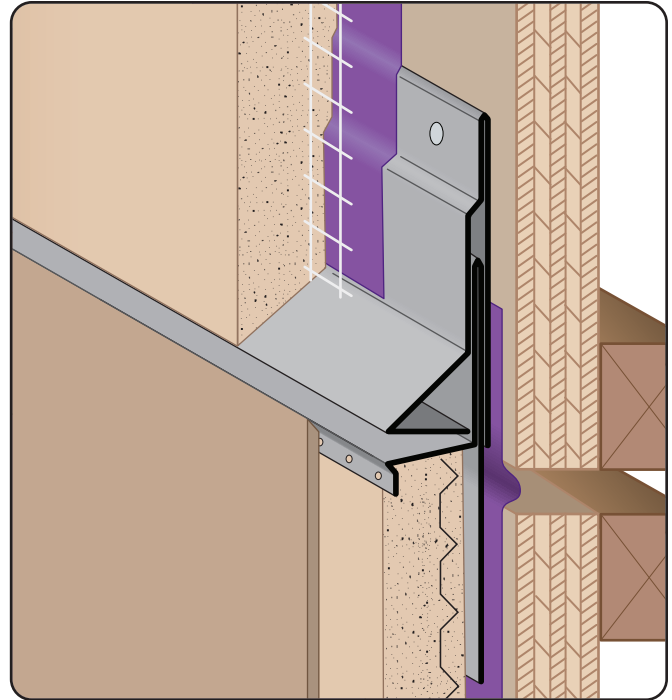

CUSTOM SIZES AVAILABLE!

Stockton Custom Fabrication
(877) 786-2587
custom@stocktonproducts.com

MFR: Finish-Rite® M-Slide Expansion Joint® - 2 Piece

- Custom Sizes Available, Contact Customer Service For Details
- SUPERIOR® Moisture Protection
- Available With Weep Holes, Weep Slots or No Weep
- Available in Aluminum (A), Copper (C), Galvanized Steel (GS), Bonderized (BN), Galvalume® (GVM), Stainless Steel (SS) or Zinc (Z)

The dual function self-aligning expansion joint provides movement capability at floor line while allowing moisture to release from the top ground and lock out moisture from the bottom. Special "Step" on the attachment leg provides a locator for correct placement of the fasteners and helps keep the molding laying flat on the wall. Provides 1" of vertical movement.

US Patent 7,673,421 B2

Most Common Part Numbers:

W Sizes: 1/8" or 3/16"

X Sizes: 5/8", 3/4", 7/8", 1 3/8" or 1 1/2"

Y Sizes: 2 1/2", 3" or 3 1/2"

Z Sizes: 2 1/2", 3" or 3 1/2"

Length: 120"

Materials And Finishes: