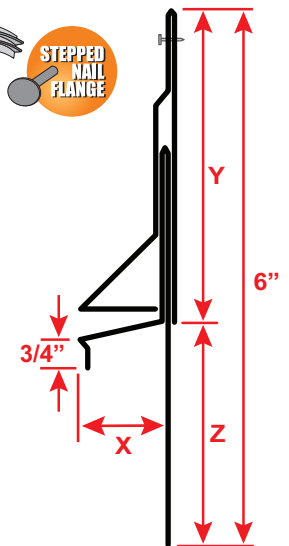

ASTM Codes:

Details: stpro.us/ASTM

All Accessories are fabricated from prime galvanized steel G90 zinc coating by the hot dipped method, conforming to steel and coating specification ASTM A-653/A-653M or zinc alloy meeting ASTM B-69. Stainless Steel A480/A480M A580M (Stainless Steel)
For installation and placement instructions refer to ASTM C1063, C841 and C926.