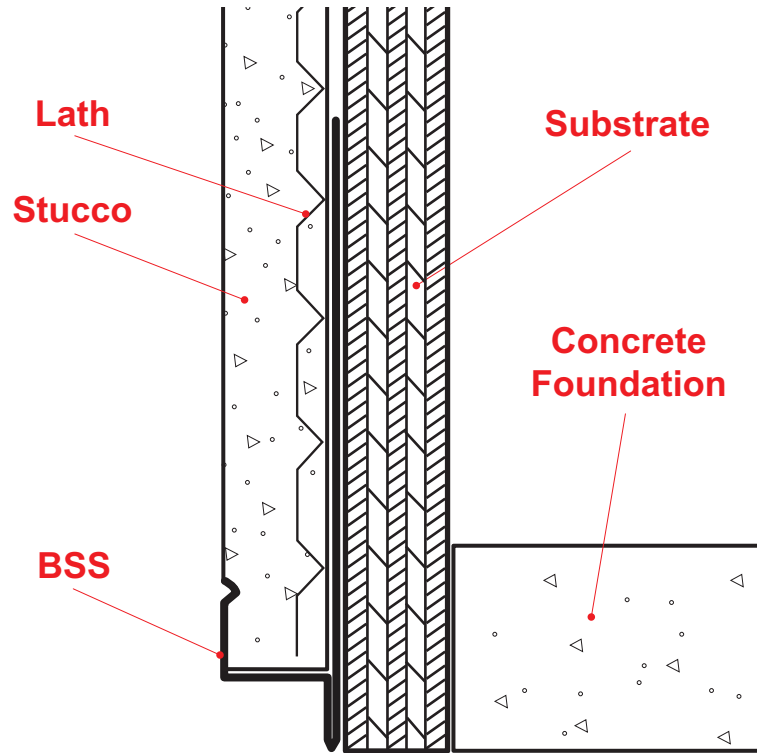

BSS: Blind Stop

A plaster stop that terminates the stucco at the base of walls or at the fascia, or fascia/soffit conditions. Also provides a drip edge and has weep holes.

Note: This drawing is supplied solely to assist in the selection and application of product manufactured by Stockton Products. This drawing is generic in nature and should not be used in design or construction without an independent evaluation by a qualified Architect or Engineer of Record.