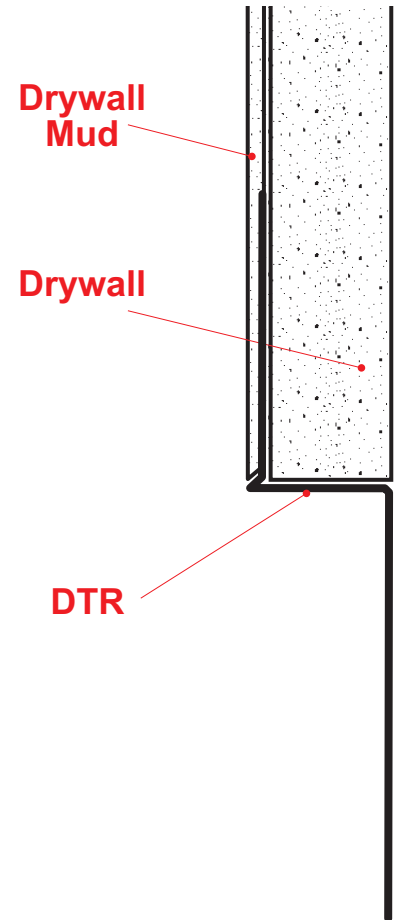

DTR: Drywall Termination Reveal

Drywall reveal molding used at door frames and wall base application. Includes key holes for drywall mud adhesion.

Note: This drawing is supplied solely to assist in the selection and application of product manufactured by Stockton Products. This drawing is generic in nature and should not be used in design or construction without an independent evaluation by a qualified Architect or Engineer of Record.