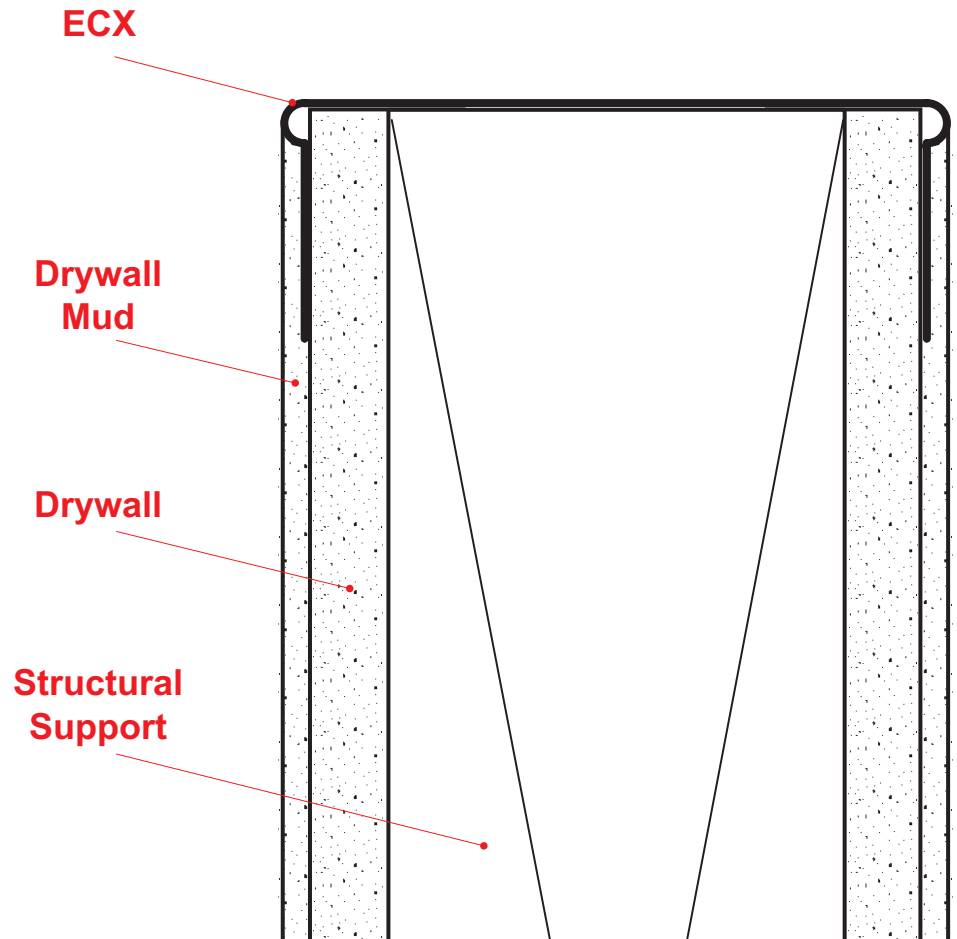

## ECX: End Cap With Tapeable Flange

Used as an end cap to finish off partition walls. Standard length is 10 foot. The ECX End Cap has optional holes in the taping flange for keying the drywall mud.

**Note:** This drawing is supplied solely to assist in the selection and application of product manufactured by Stockton Products. This drawing is generic in nature and should not be used in design or construction without an independent evaluation by a qualified Architect or Engineer of Record.