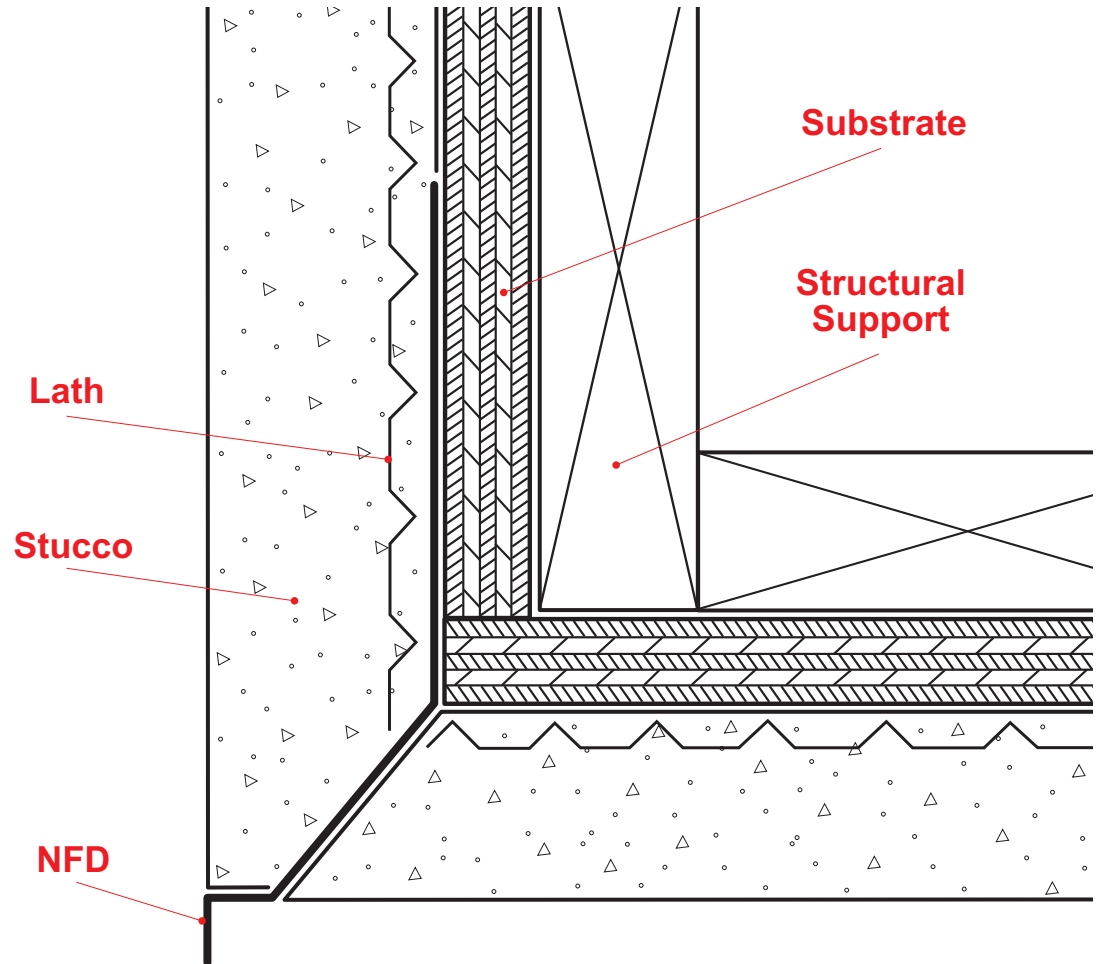

NFD: #5 Drip

A drip screed that helps align the soffit to give it a clean, straight edge at the fascia/soffit line.

Note: This drawing is supplied solely to assist in the selection and application of product manufactured by Stockton Products. This drawing is generic in nature and should not be used in design or construction without an independent evaluation by a qualified Architect or Engineer of Record.