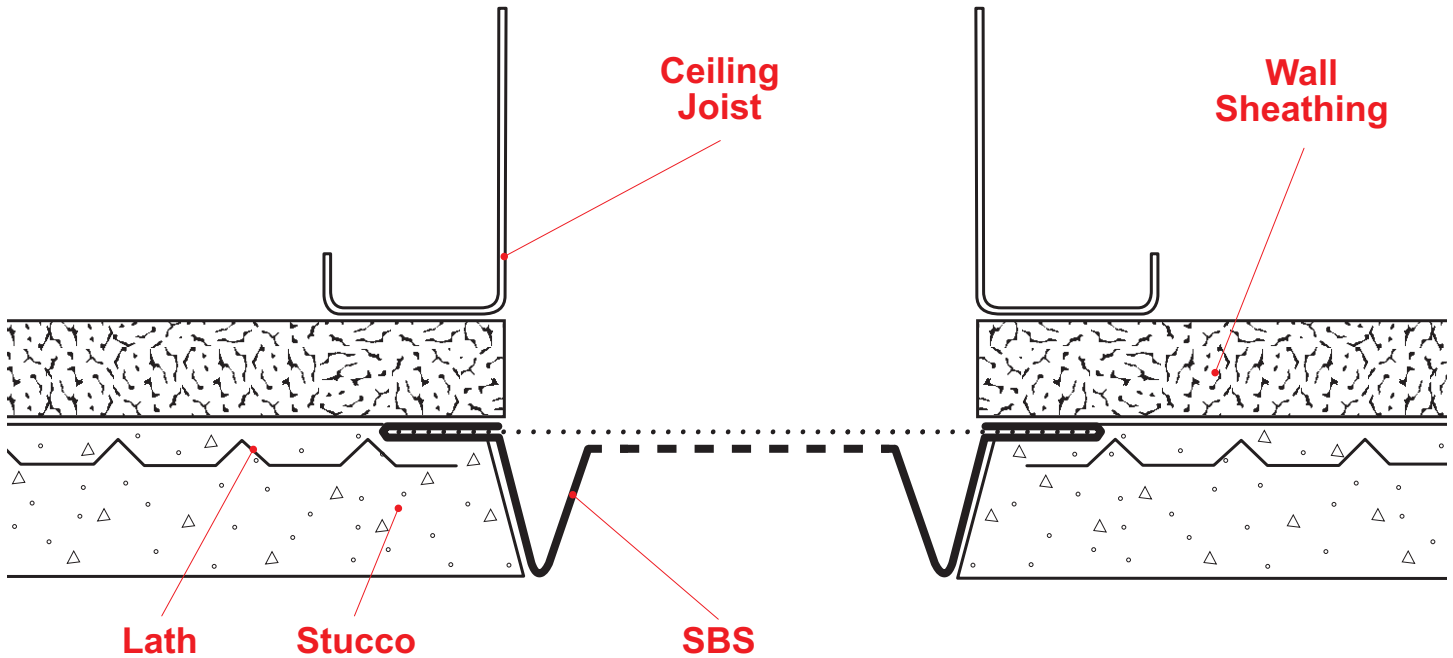

## SBS: Bug Stop® Soffit Vent

US Patent 85,120,158

“Allows air in; keeps bugs out.” All the same features and value of our standard SVR screed, but with the addition of 0.062, 16-16 (1/16”) aluminum screen that protects against the entry of wasps, bees, termites and other pests.

**Note:** This drawing is supplied solely to assist in the selection and application of product manufactured by Stockton Products. This drawing is generic in nature and should not be used in design or construction without an independent evaluation by a qualified Architect or Engineer of Record.