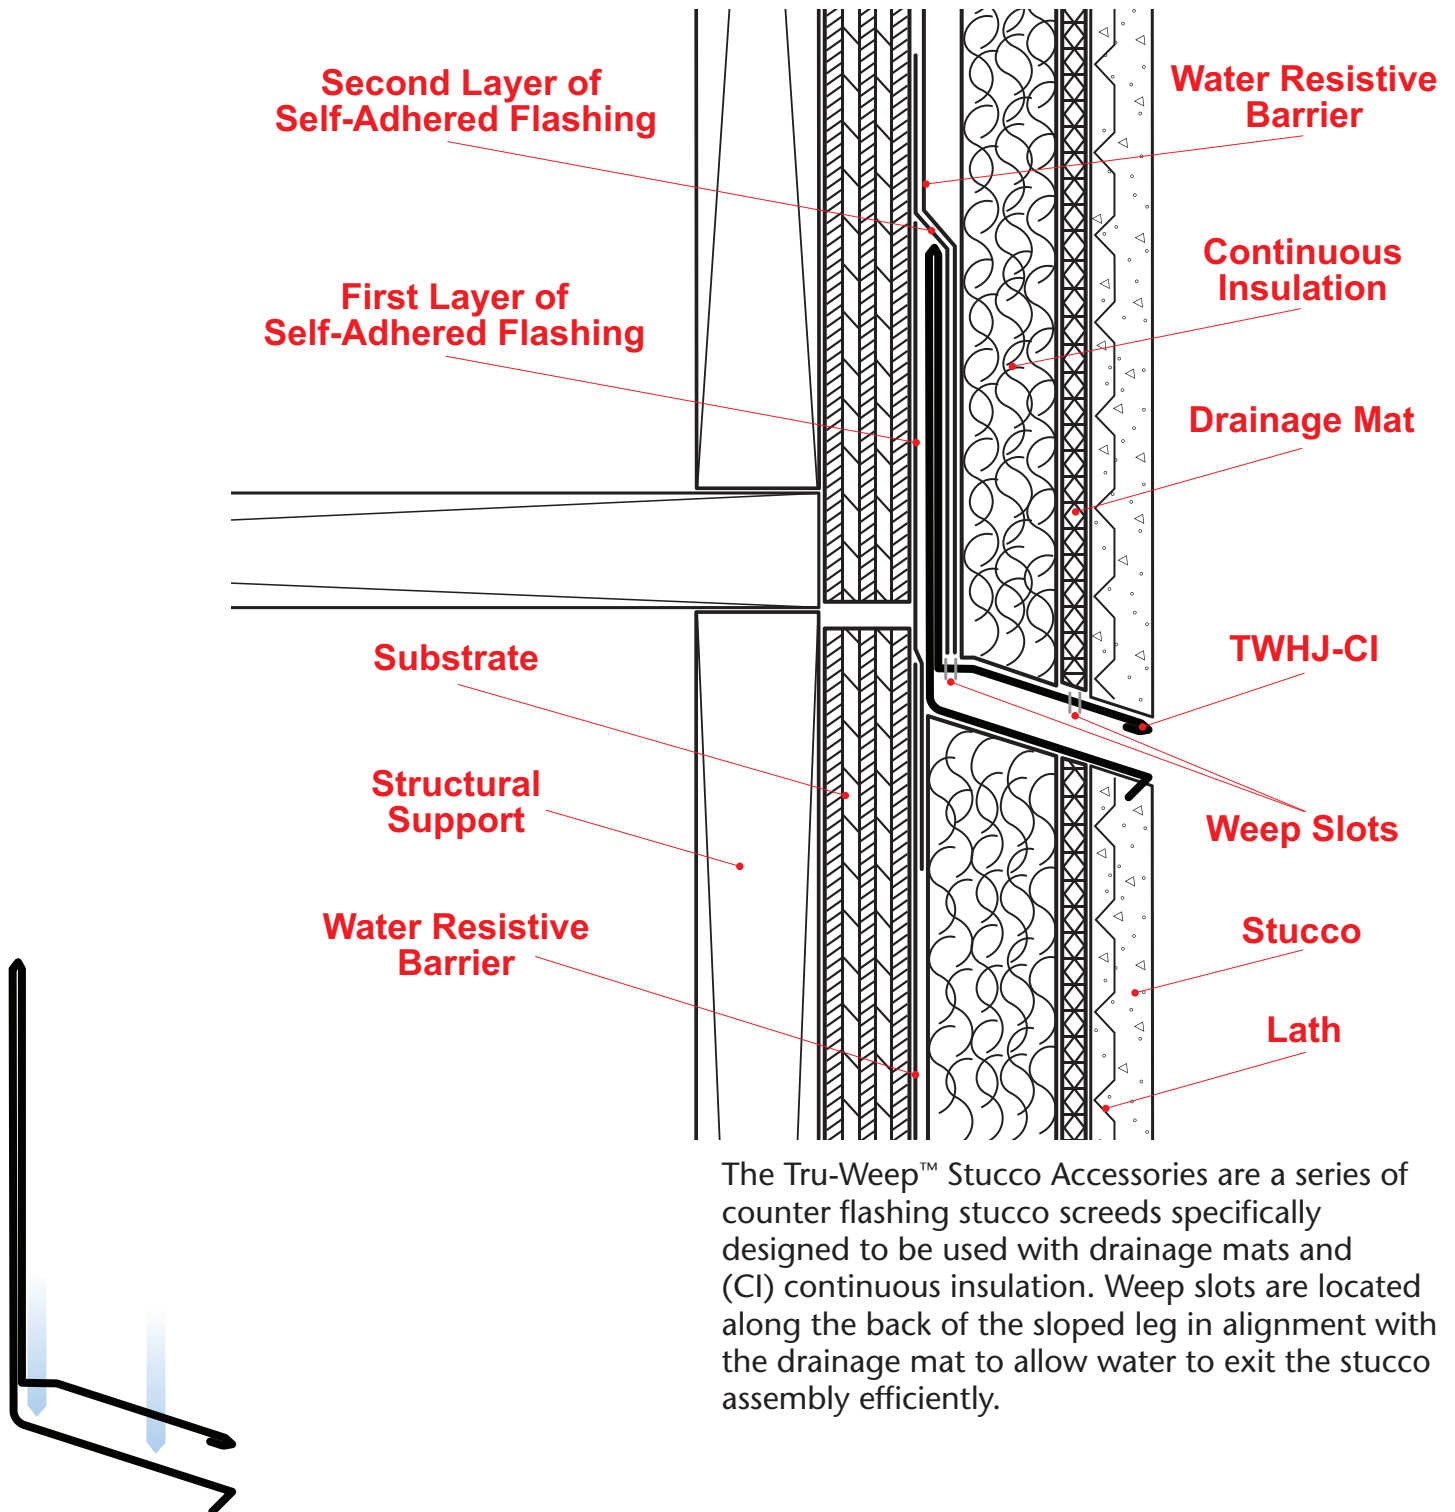

TWHJ-CI: Tru-Weep™ #9 Horizontal Control Joint

The Tru-Weep™ Stucco Accessories are a series of counter flashing stucco screeds specifically designed to be used with drainage mats and (CI) continuous insulation. Weep slots are located along the back of the sloped leg in alignment with the drainage mat to allow water to exit the stucco assembly efficiently.

Note: This drawing is supplied solely to assist in the selection and application of product manufactured by Stockton Products. This drawing is generic in nature and should not be used in design or construction without an independent evaluation by a qualified Architect or Engineer of Record.