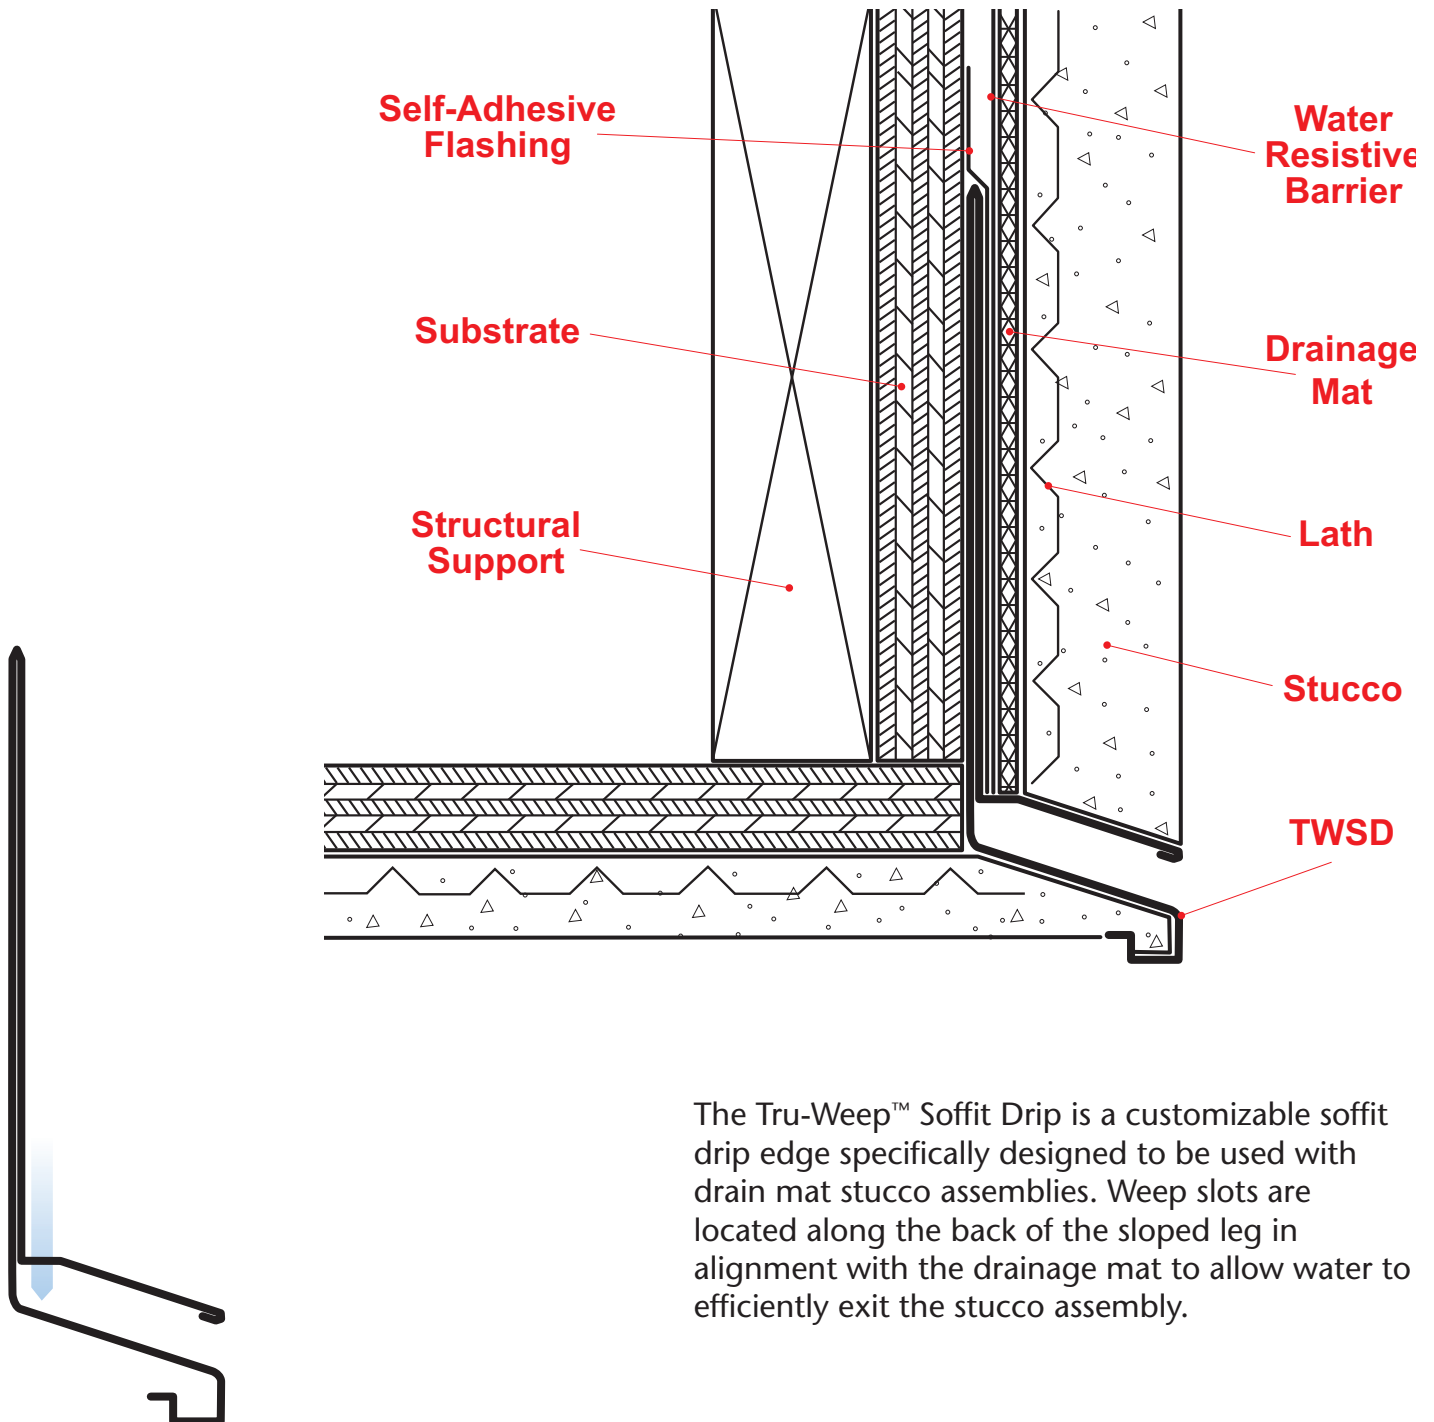

## TWSD: Tru-Weep™ Soffit Drip

The Tru-Weep™ Soffit Drip is a customizable soffit drip edge specifically designed to be used with drain mat stucco assemblies. Weep slots are located along the back of the sloped leg in alignment with the drainage mat to allow water to efficiently exit the stucco assembly.