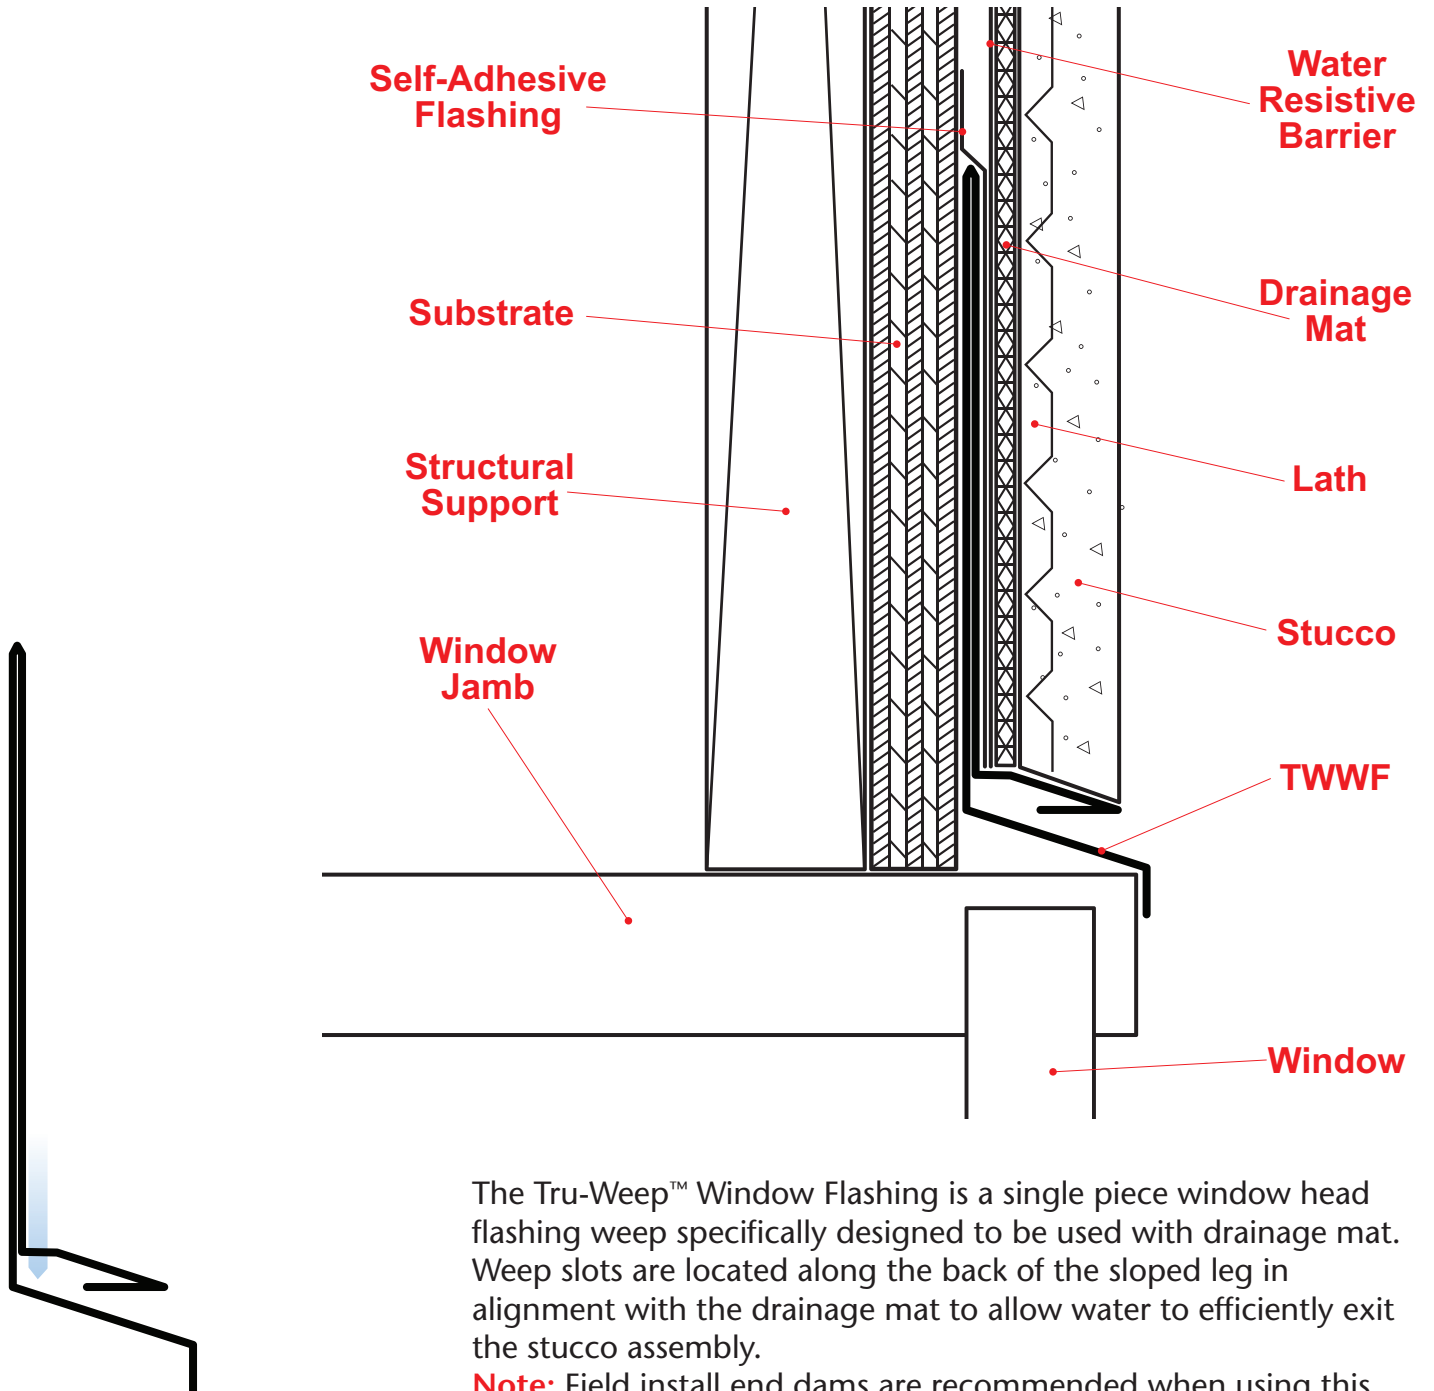

TWWF: Tru-Weep™ Window Flashing

The Tru-Weep™ Window Flashing is a single piece window head flashing weep specifically designed to be used with drainage mat. Weep slots are located along the back of the sloped leg in alignment with the drainage mat to allow water to efficiently exit the stucco assembly.

Note: Field install end dams are recommended when using this accessory over window heads