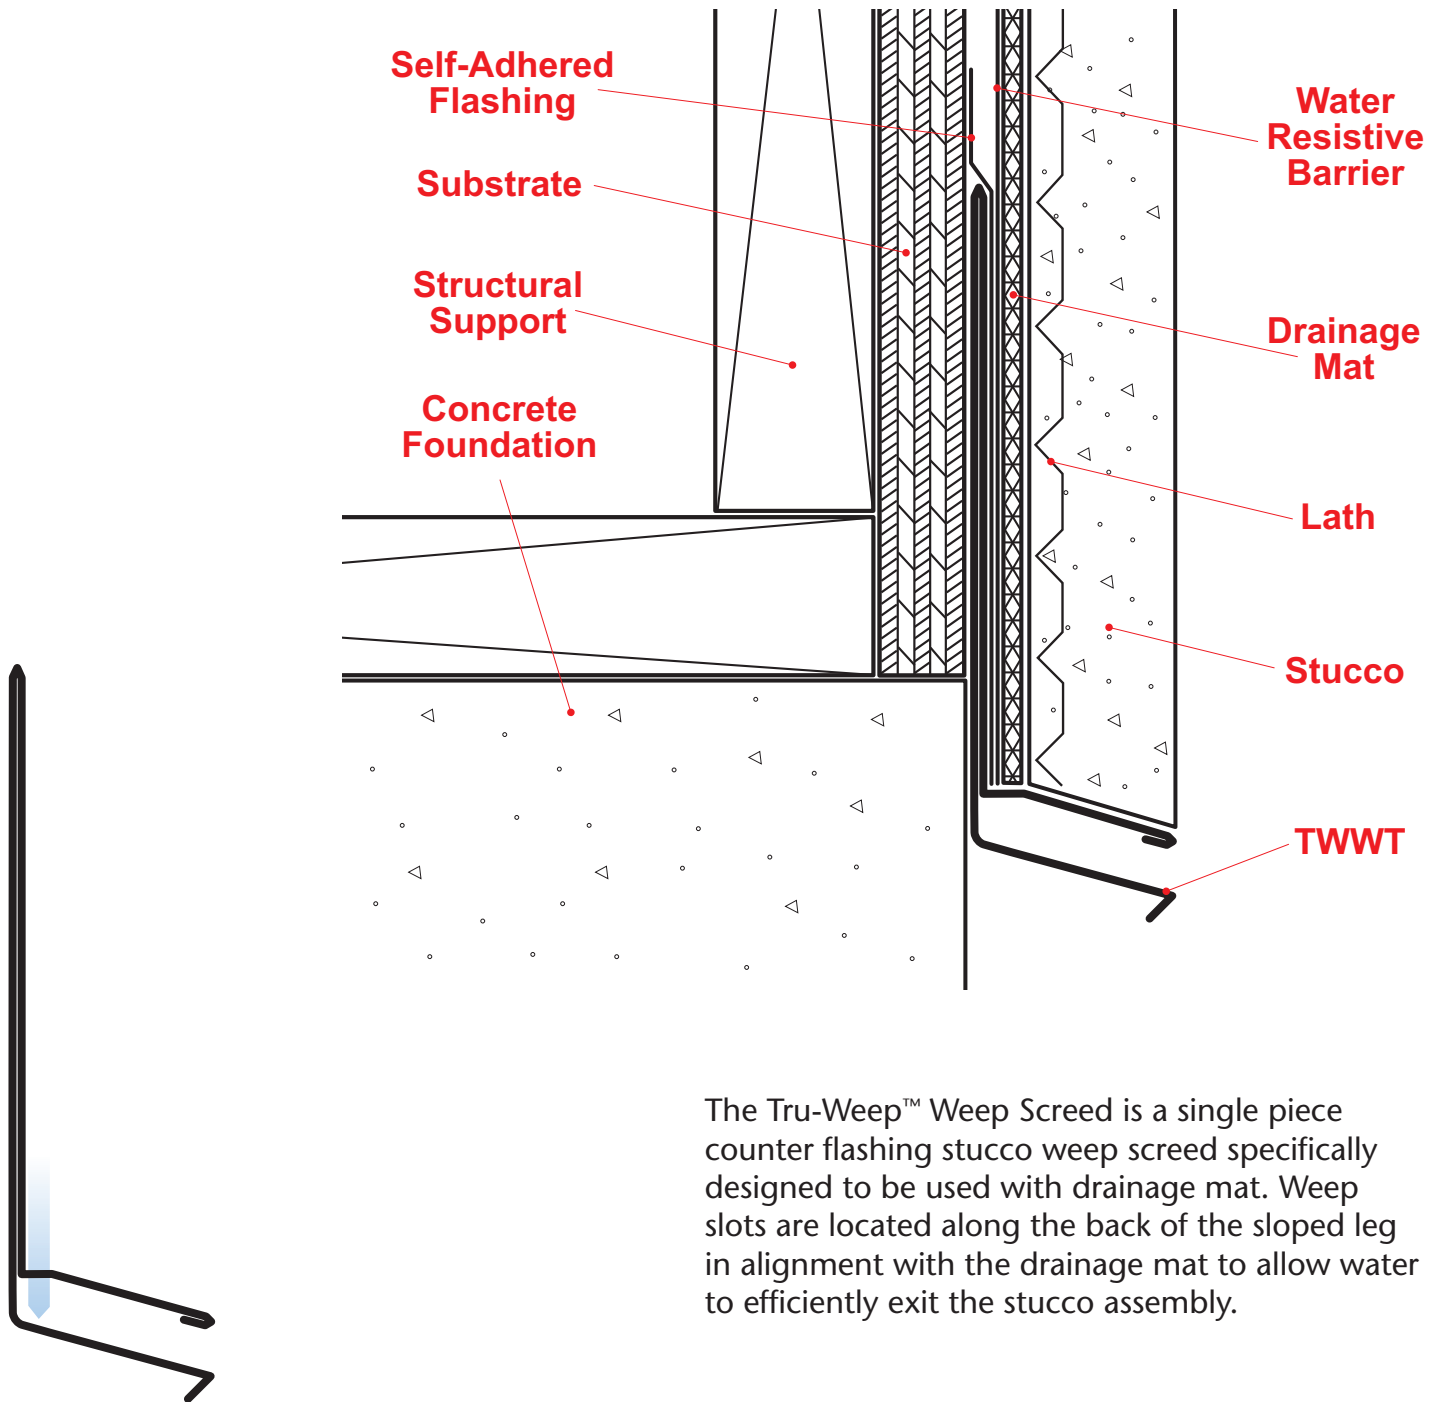

## TWWT: Tru-Weep™ Weep Screed

The Tru-Weep™ Weep Screed is a single piece counter flashing stucco weep screed specifically designed to be used with drainage mat. Weep slots are located along the back of the sloped leg in alignment with the drainage mat to allow water to efficiently exit the stucco assembly.