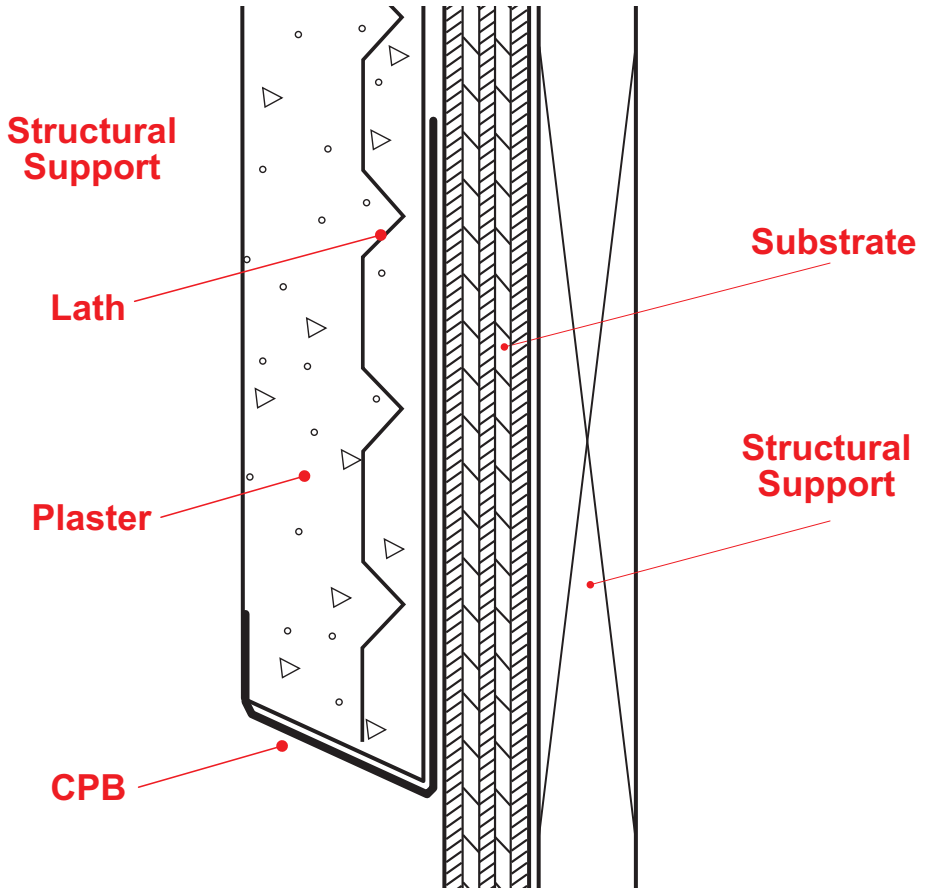

CPB: Casing Plaster Bead

A plaster stop/casing bead used to terminate the stucco at the base of walls and/or where a plaster stop is required. Has a 60° angle which creates a unique look.

Note: This drawing is supplied solely to assist in the selection and application of product manufactured by Stockton Products. This drawing is generic in nature and should not be used in design or construction without an independent evaluation by a qualified Architect or Engineer of Record.