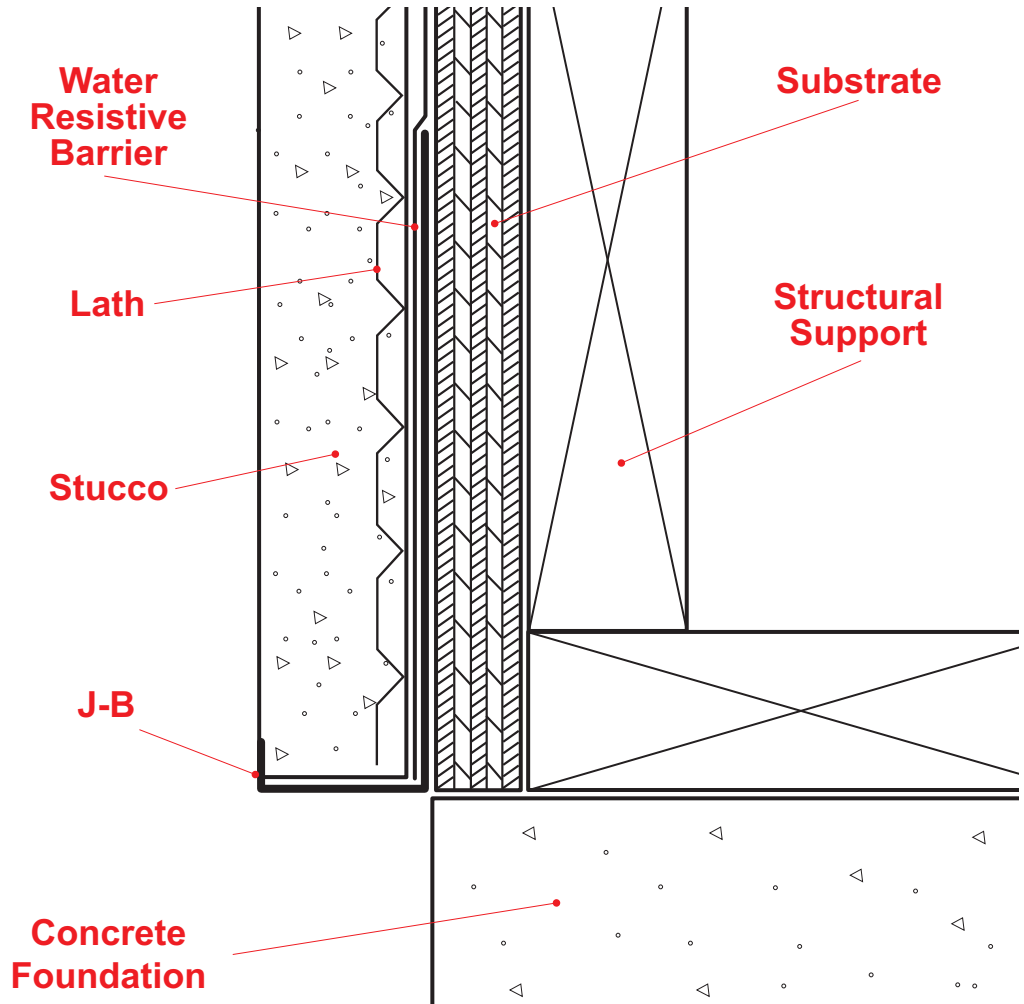

J-B: J Bead

Standard plaster stop/casing bead for terminating stucco. Has a return key for finishing.

Note: This drawing is supplied solely to assist in the selection and application of product manufactured by Stockton Products. This drawing is generic in nature and should not be used in design or construction without an independent evaluation by a qualified Architect or Engineer of Record.