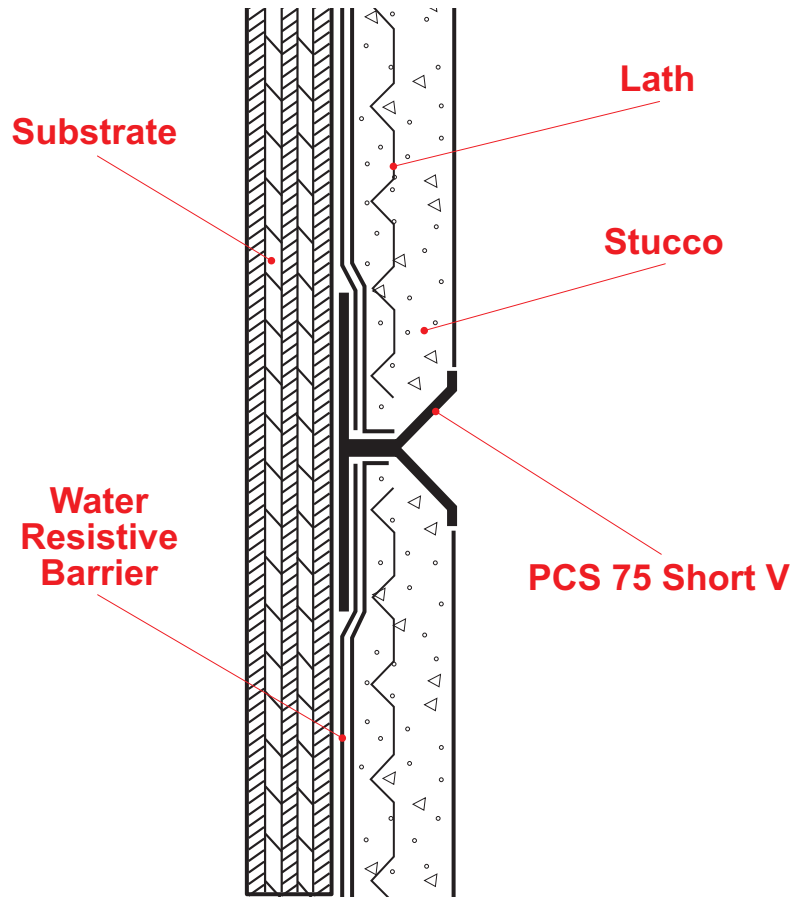

PCS 75 Short V: Plaster Channel Screed Short V

A plaster channel screed that creates a unique 90° "V" shaped reveal.

Note: This drawing is supplied solely to assist in the selection and application of product manufactured by Stockton Products. This drawing is generic in nature and should not be used in design or construction without an independent evaluation by a qualified Architect or Engineer of Record.