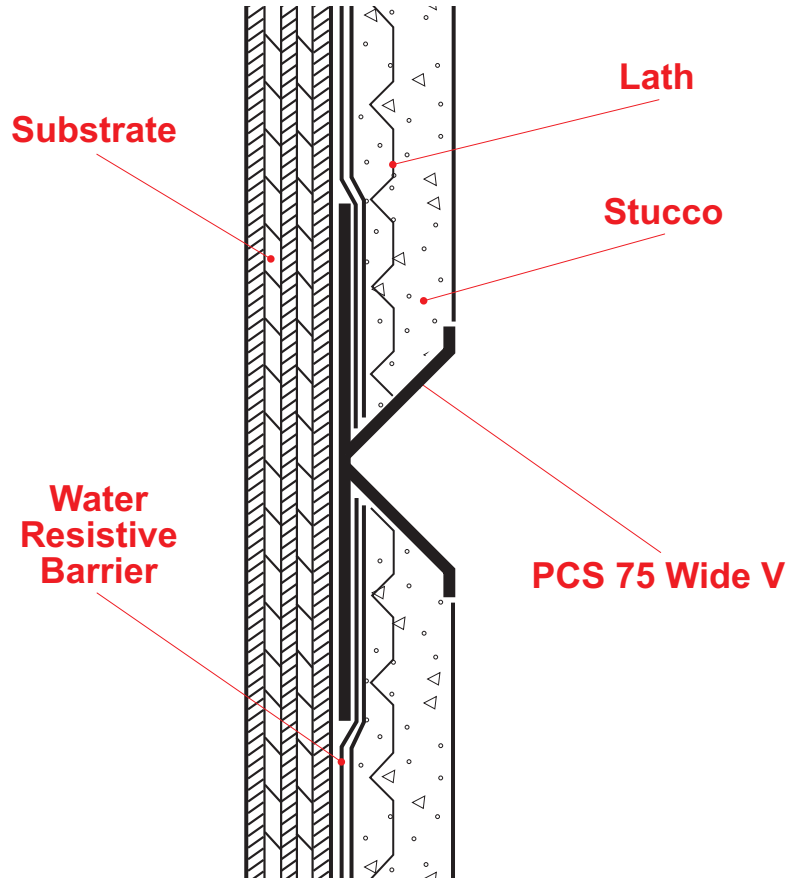

PCS 75 Wide V: Plaster Channel Screed Wide V

A plaster channel screed that creates a unique, wide 90° "V" shaped reveal.

Note: This drawing is supplied solely to assist in the selection and application of product manufactured by Stockton Products. This drawing is generic in nature and should not be used in design or construction without an independent evaluation by a qualified Architect or Engineer of Record.